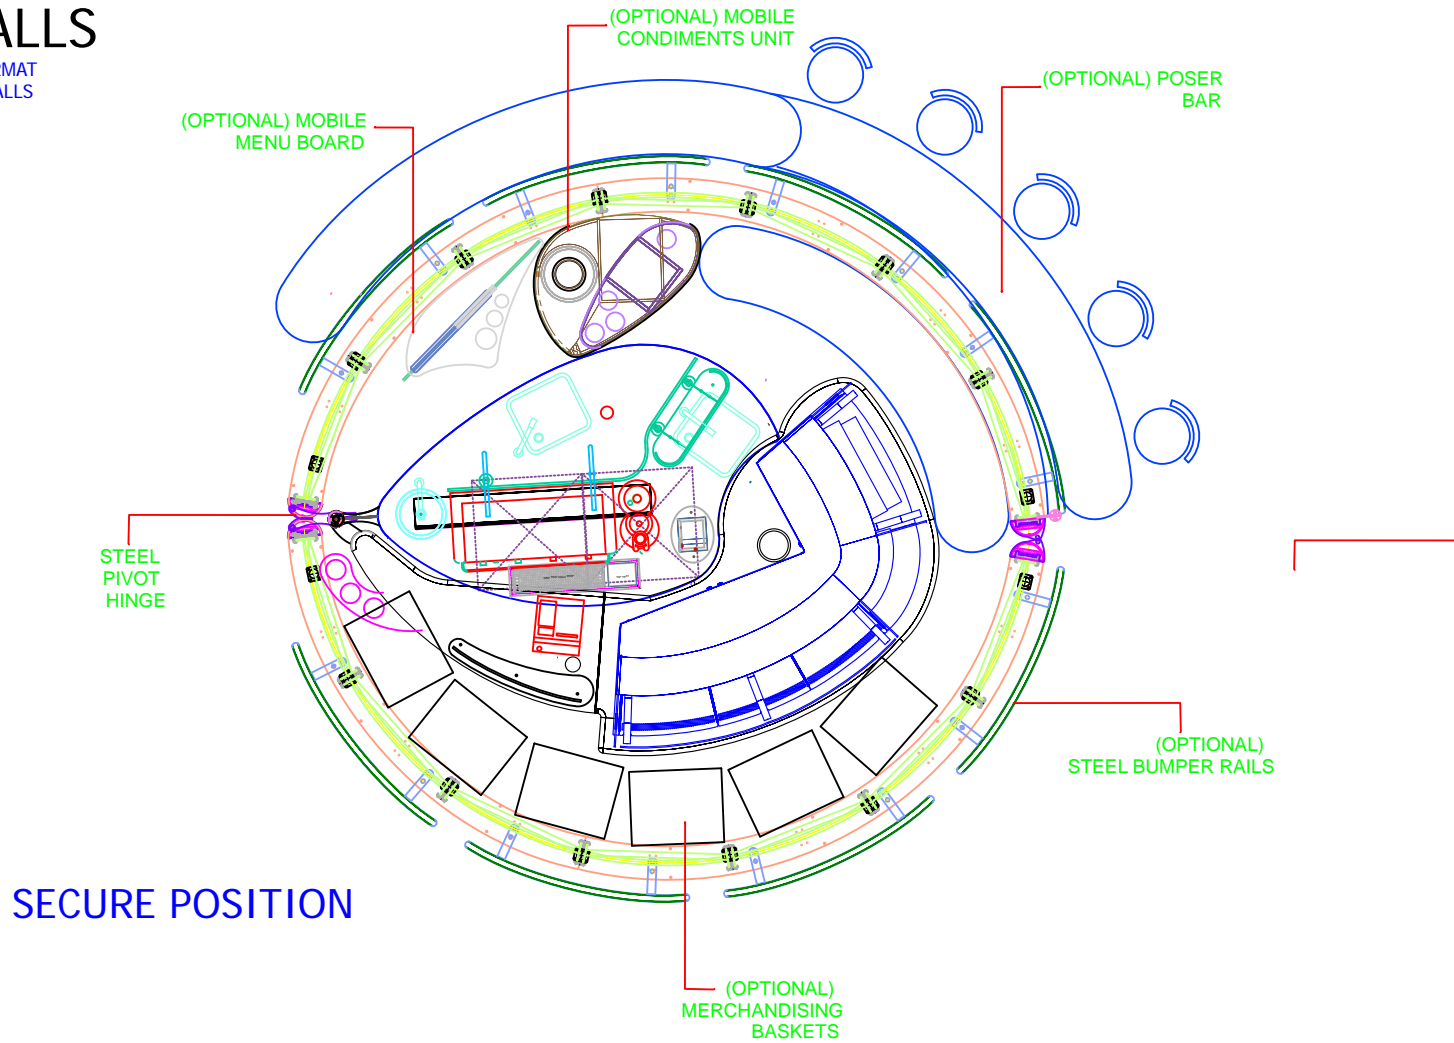

PG2 or PG5 or PG6 RETAIL WALLS

THE TWIN SERVERY POD FORMAT
DOES NOT CLOSE WITHIN WALLS

SECURE POSITION

REVISIONS				Date: 09/09/07
				Dwg: PGT-[PG5] ADDITIONAL RESOURCES - SECURE
No	Description	Date	Name	POD303.com
				WWW.POD303.COM
				TEL No : 01592 582 782 FAX No: 087 1733 3371

THIS DRAWING IS COPYRIGHT AND THE PROPERTY OF POD303.COM.
CONTRACTOR TO VERIFY ALL DIMENSIONS AND NOTIFY POD303 OF ANY DISCREPANCIES WITHIN 48 HRS